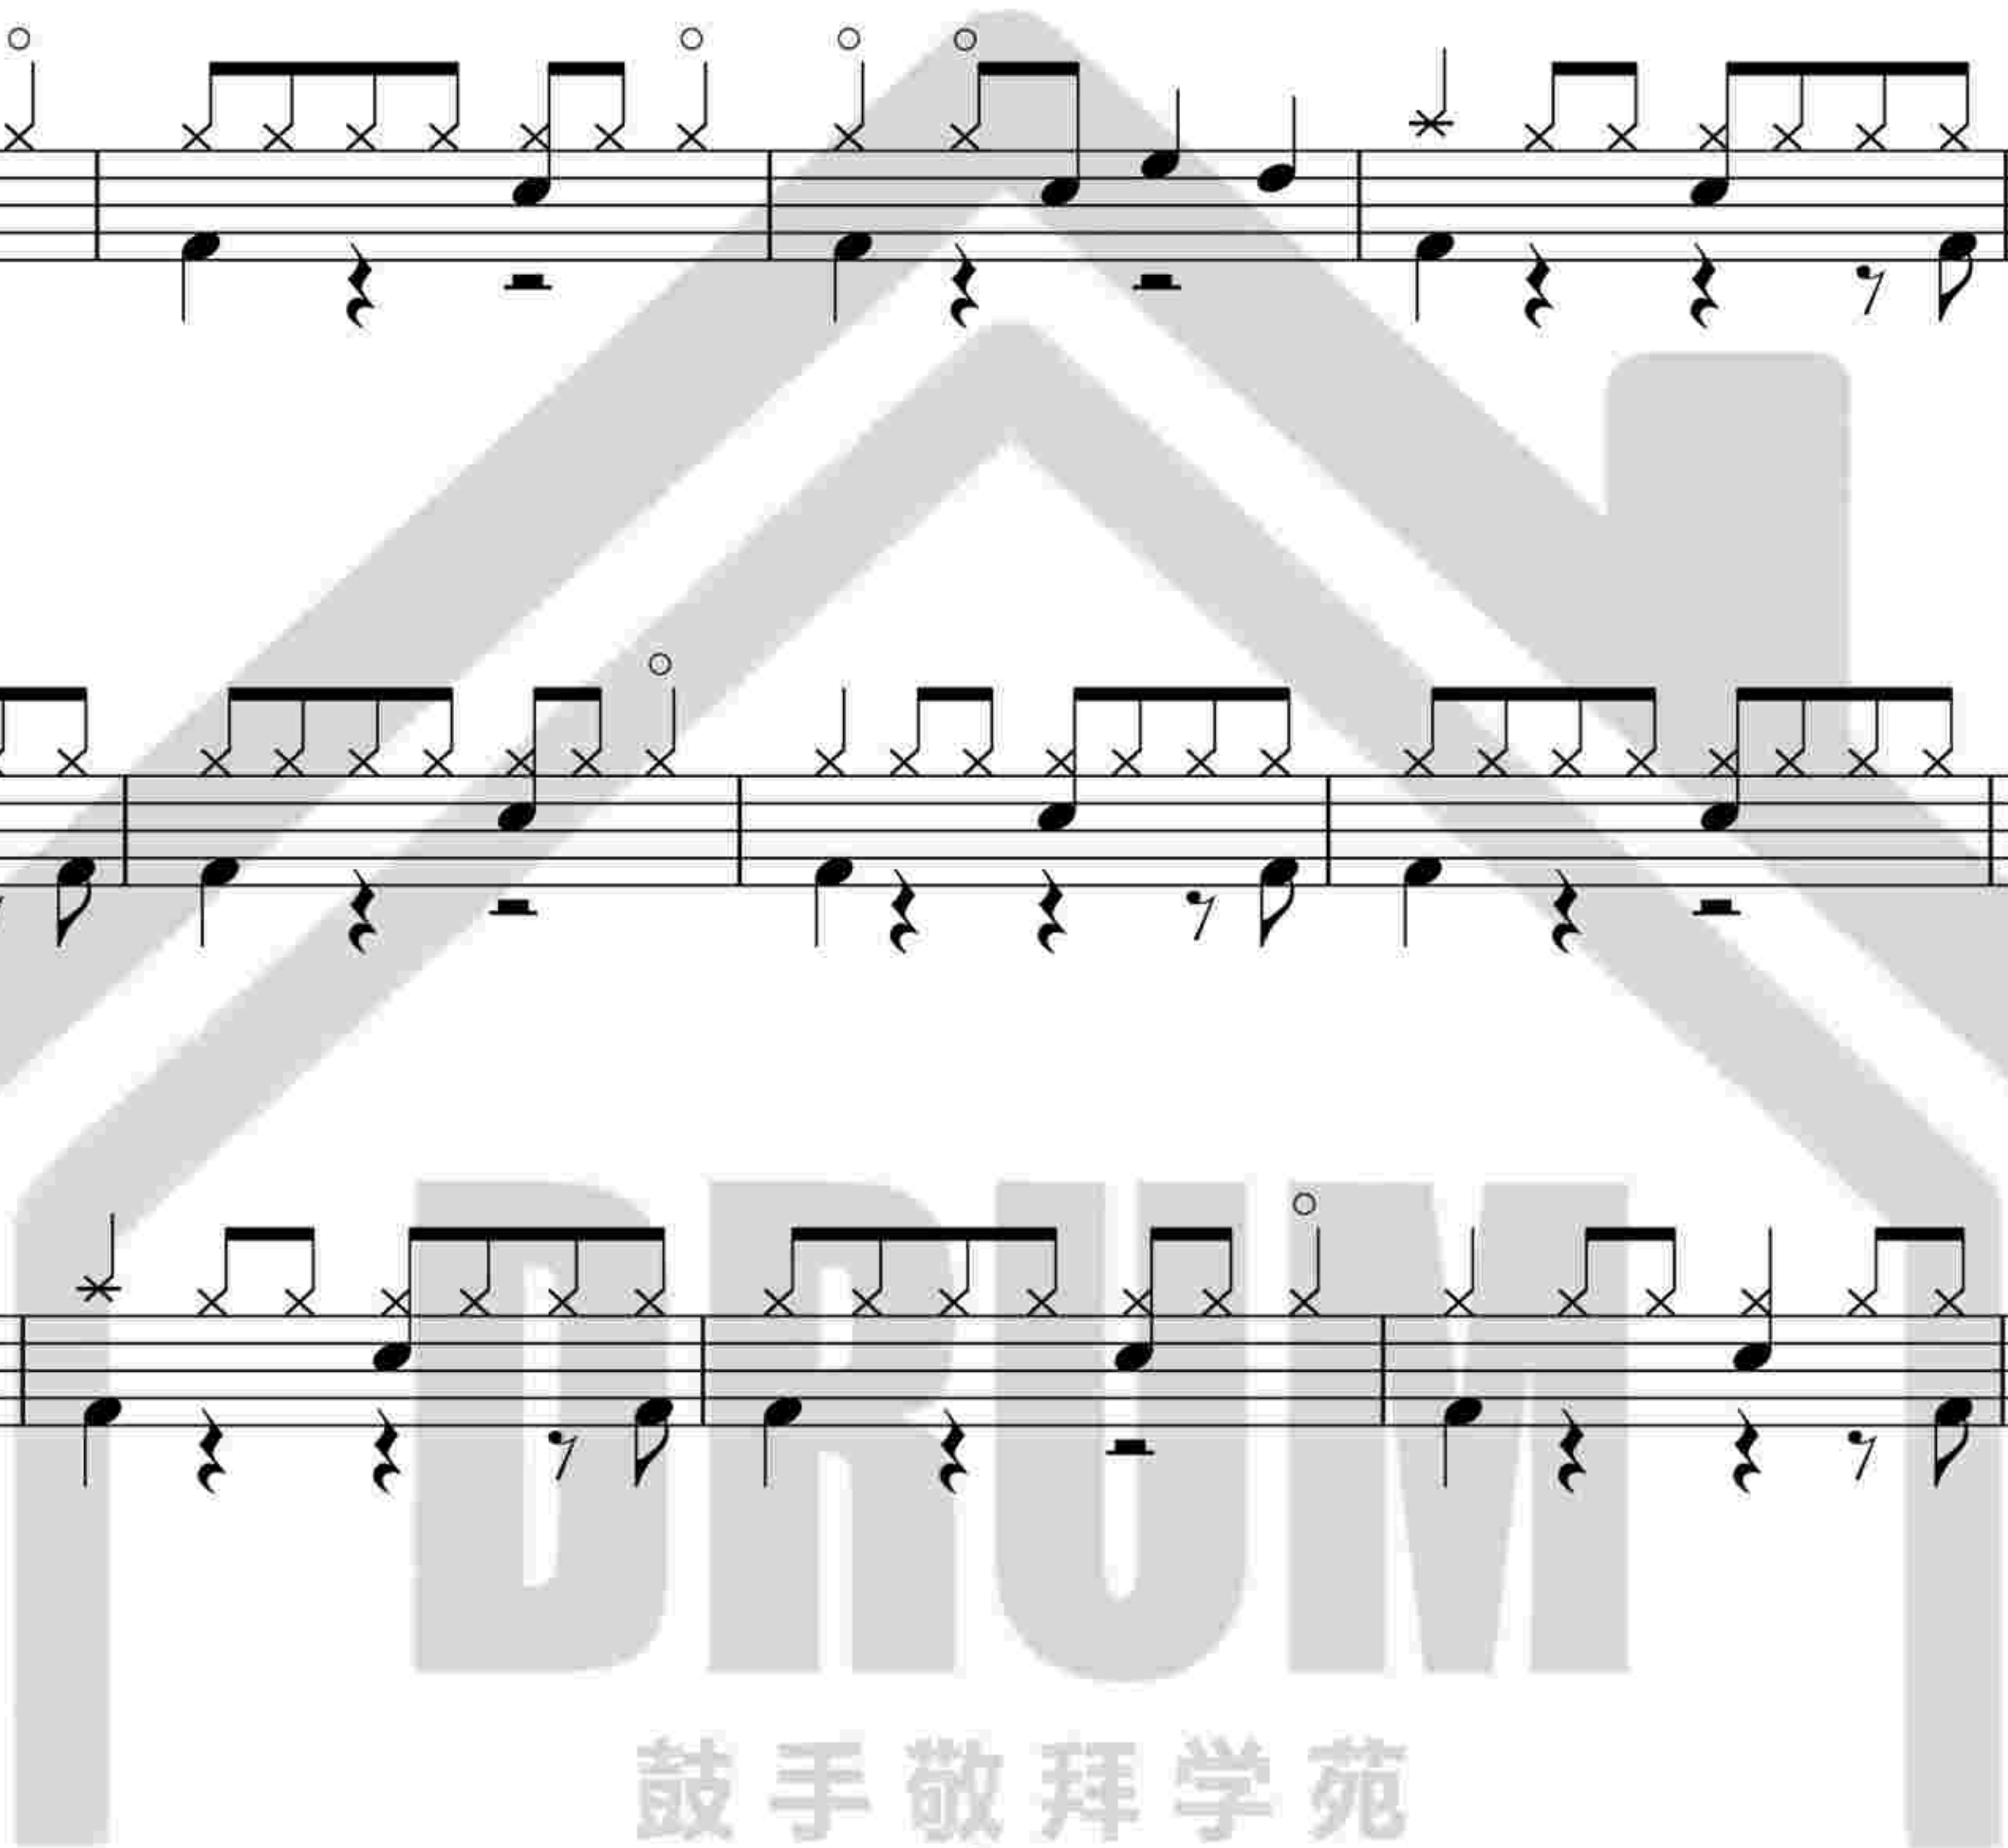

65

70

75

80

84

88

92

96

145

Musical notation for measure 145, featuring a treble clef and a double bar line. The notation includes a series of eighth notes with 'x' marks above them, and a bass line with eighth notes and rests.

150

Musical notation for measure 150, featuring a treble clef and a double bar line. The notation includes a series of eighth notes with 'x' marks above them, and a bass line with eighth notes and rests.